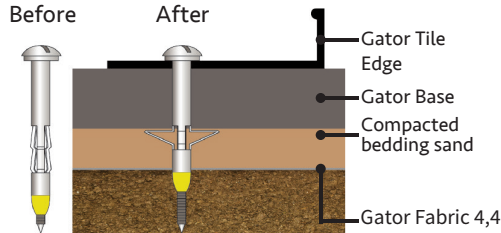

Description: Fastening Gator Edge with the **GATOR BASE SCREW** through the Gator Base reinforces the outside perimeter, creating a strong lateral support. **GATOR BASE SCREWS** are a required component on any Gator Base install.

Features:

- Reinforces the outside perimeter.
- Creates a strong lateral support.

For use on: Use **GATOR BASE SCREWS** to fasten Gator Edge to Gator Base.

Installation instructions:

Packaging:	Product	Units per Package	Package per Box
	Gator Screws	1/8 LD HOLLOW ANCHOR (50 UNITS)	20